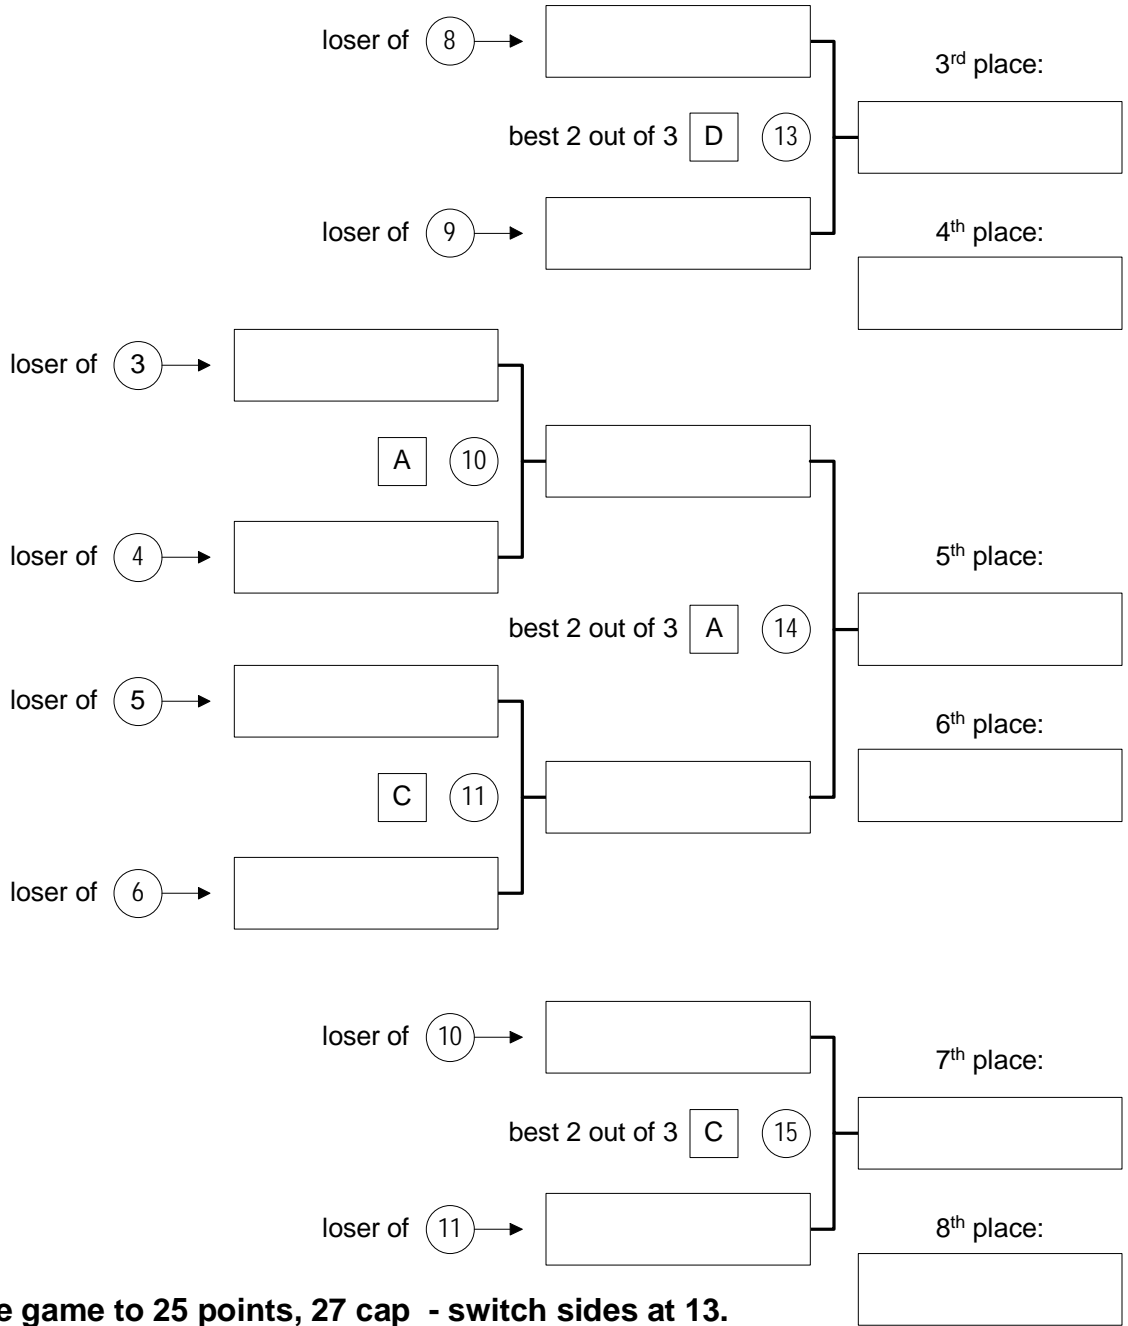

Lincoln Wednesday Tournament, Fall 2011

All matches are one game to 25 points, 27 cap - switch sides at 13.
 (except in 2 out of 3 game matches, 3rd game to 15, 17 cap - switch side at 8)

6:45 pm

7:05 pm

7:25 pm

7:45 pm

Lincoln Wednesday Tournament, Fall 2011

All matches are one game to 25 points, 27 cap - switch sides at 13.
 (except in 2 out of 3 game matches, 3rd game to 15, 17 cap - switch side at 8)

7:25 pm

7:45 pm

All games are one game to 25 points, 27 cap - switch sides at 13.
 (except 5th game to 15, 17 cap - switch side at 8)

7:05 pm