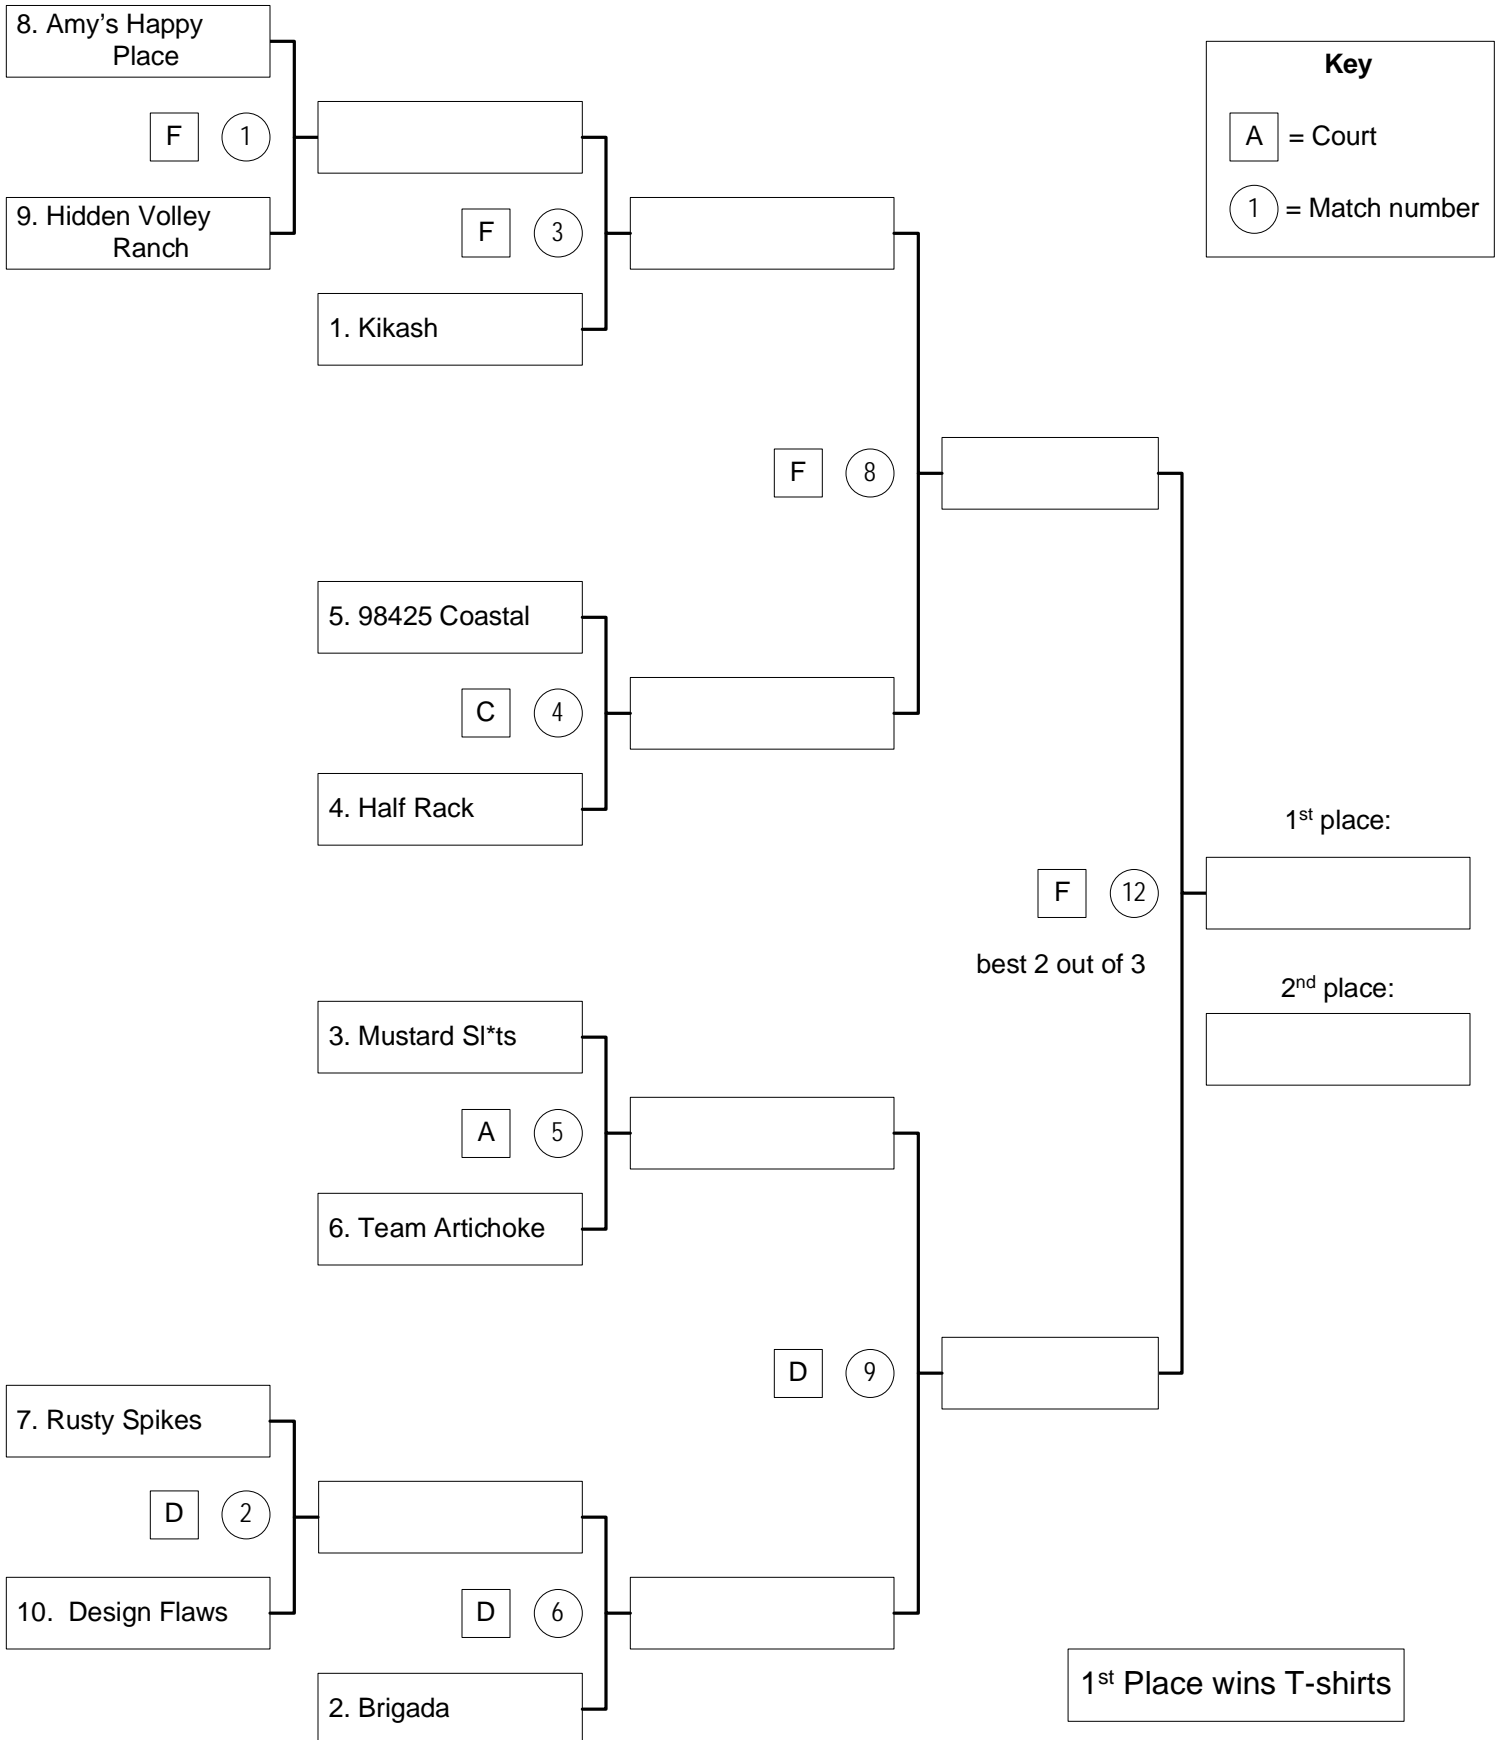

Lincoln Wednesday Tournament, Fall 2011

All matches are one game to 25 points, 27 cap - switch sides at 13.
 (except in 2 out of 3 game matches, 3rd game to 15, 17 cap - switch side at 8)

6:45 pm

7:05 pm

7:25 pm

7:45 pm

Lincoln Wednesday Tournament, Fall 2011

All matches are one game to 25 points, 27 cap - switch sides at 13.
 (except in 2 out of 3 game matches, 3rd game to 15, 17 cap - switch side at 8)

7:25 pm

7:45 pm

All games are one game to 25 points, 27 cap - switch sides at 13.
 (except 5th game to 15, 17 cap - switch side at 8)

7:05 pm