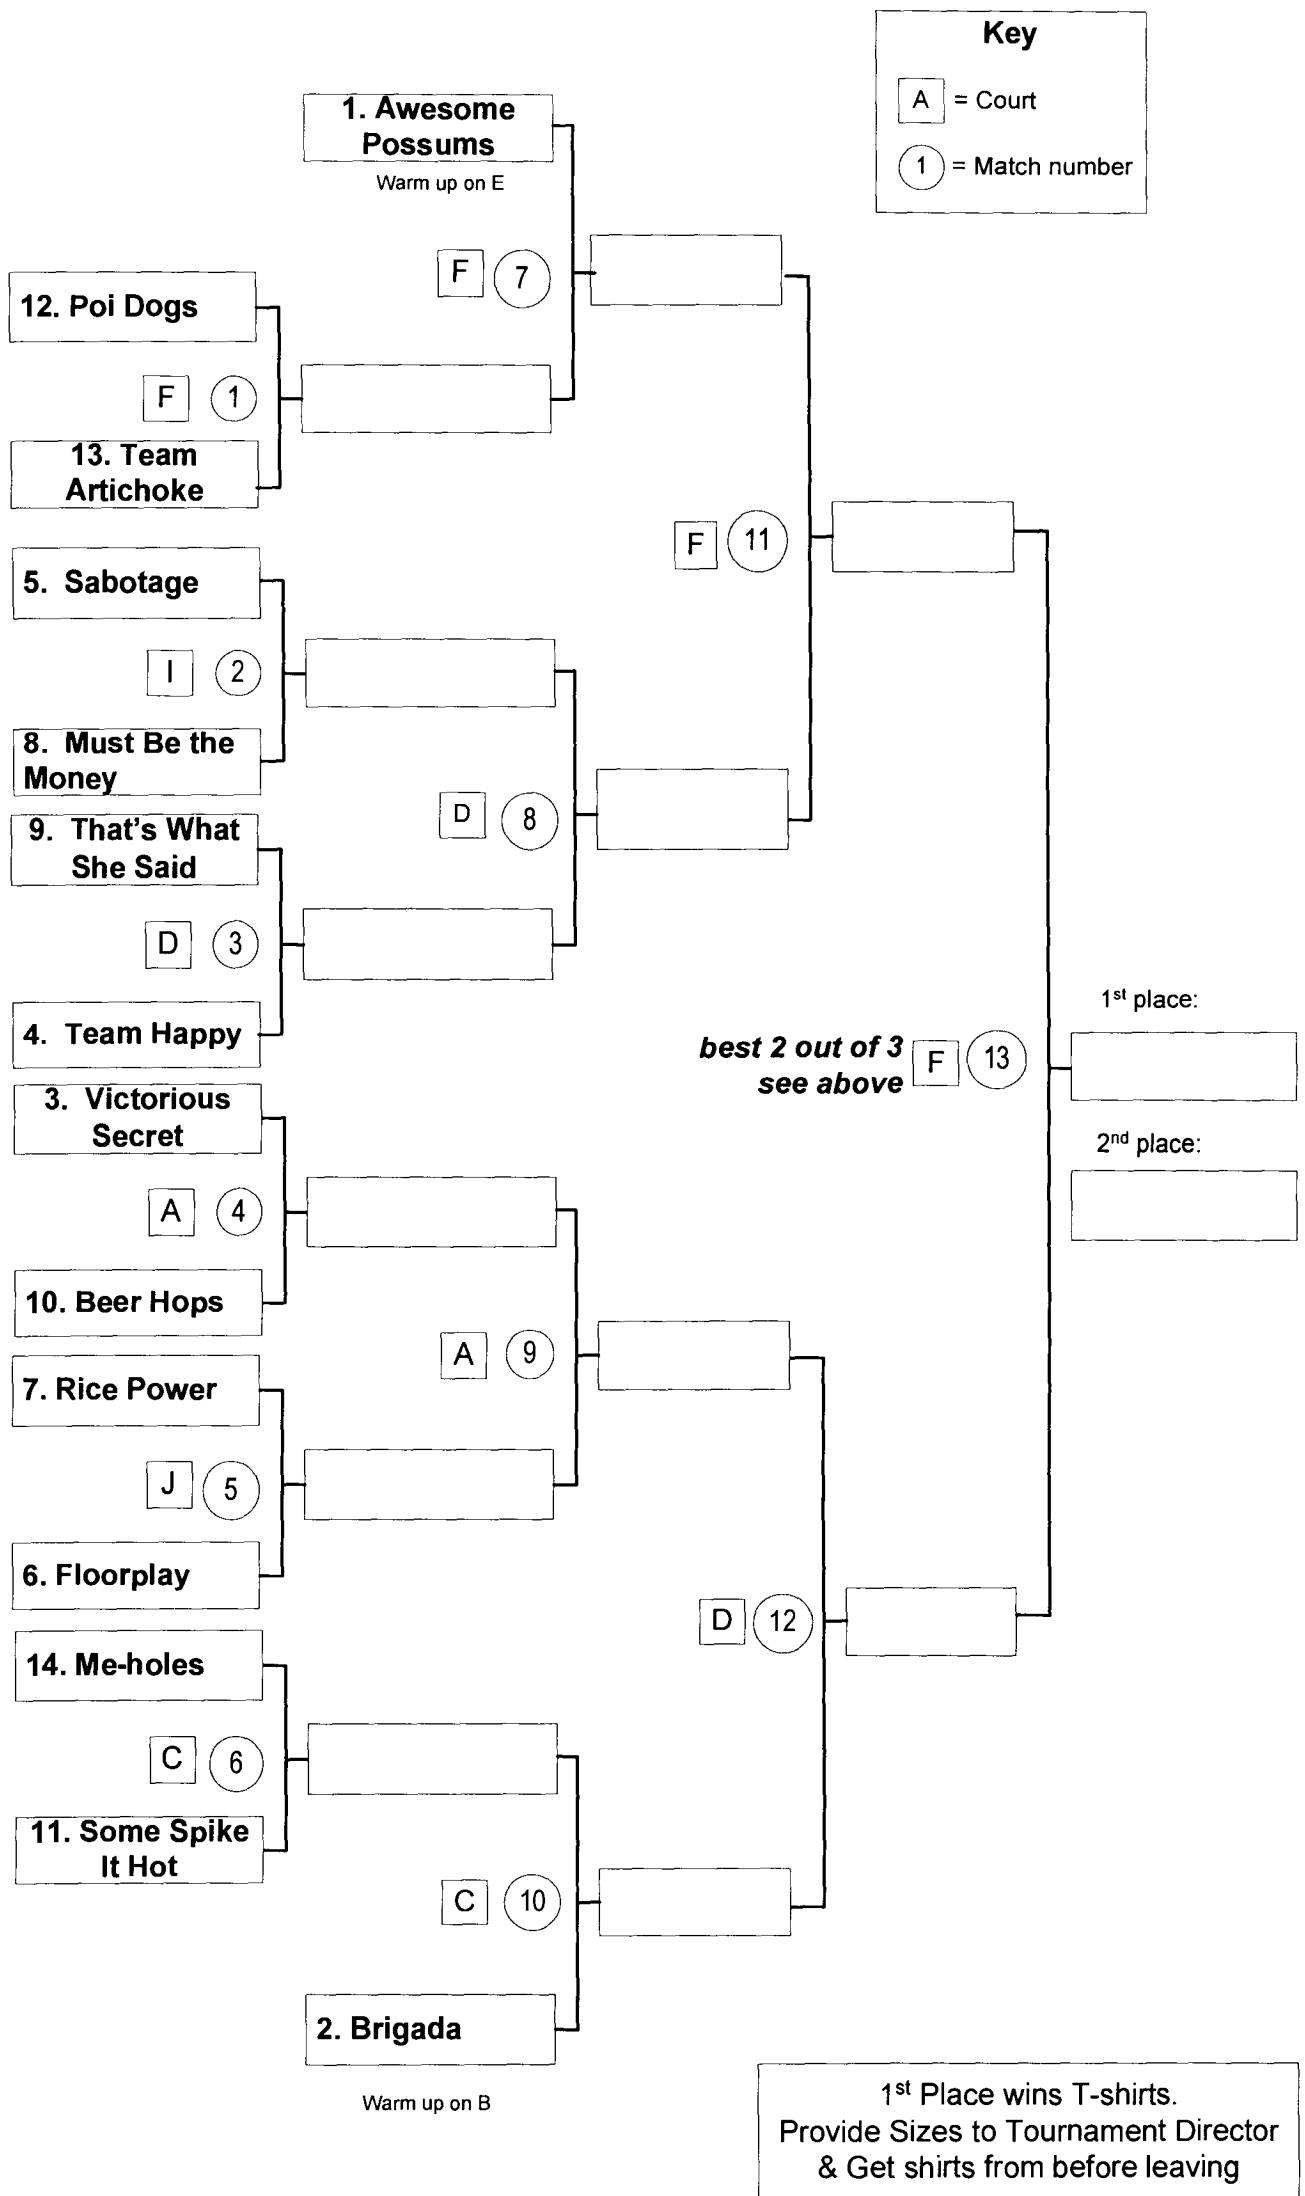

Upper Division Tournament, Fall 2015

All matches are one game to 25 points, 27 cap - switch sides at 13.
(except 2 out of 3 in the last match, 1st two games to 25,27 cap - 3rd game to 15, 17 cap, switch @ 8)

4:50 pm

5:15 pm

5:40 pm

6:05 pm