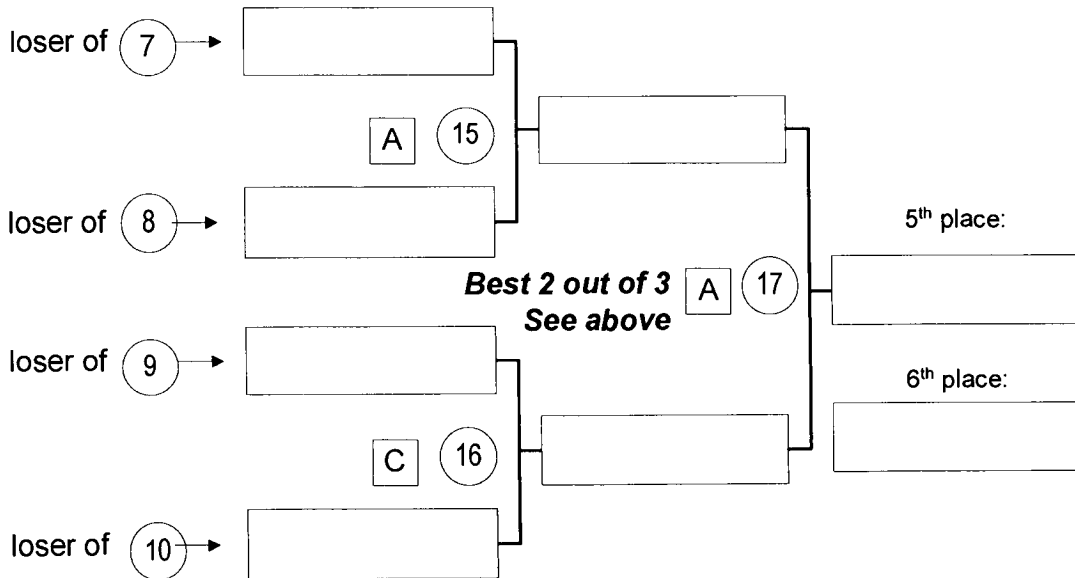

Upper Division Tournament, Fall 2015

All matches are one game to 25 points, 27 cap - switch sides at 13.
(except 2 out of 3 in the last match, 1st two games to 25,27 cap - 3rd game to 15, 17 cap, switch @ 8)

5:40 pm

6:05 pm