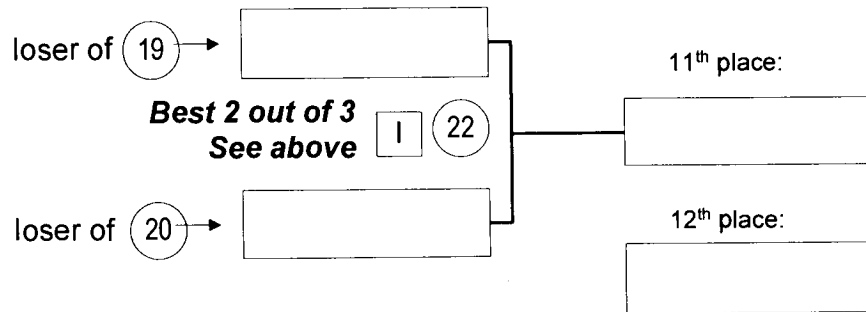

Upper Division Tournament, Fall 2015

All matches are one game to 25 points, 27 cap - switch sides at 13.

(except 2 out of 3 in the last match, 1st two games to 25,27 cap - 3rd game to 15, 17 cap, switch @ 8)

5:15 pm

5:40 pm