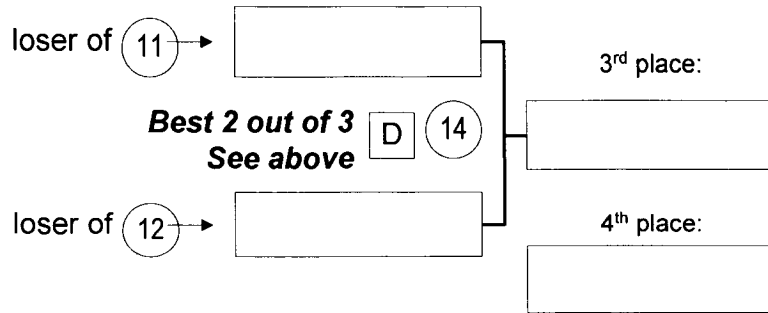

Upper Division Tournament, Fall 2015

All matches are one game to 25 points, 27 cap - switch sides at 13.
(except 2 out of 3 in the last match, 1st two games to 25,27 cap - 3rd game to 15, 17 cap, switch @ 8)

5:40 pm

6:05 pm