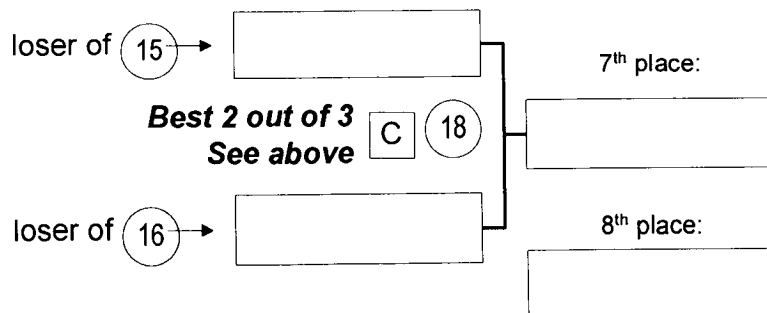

Upper Division Tournament, Fall 2015

All matches are one game to 25 points, 27 cap - switch sides at 13.
(except 2 out of 3 in the last match, 1st two games to 25,27 cap - 3rd game to 15, 17 cap, switch @ 8)

5:40 pm

6:05 pm