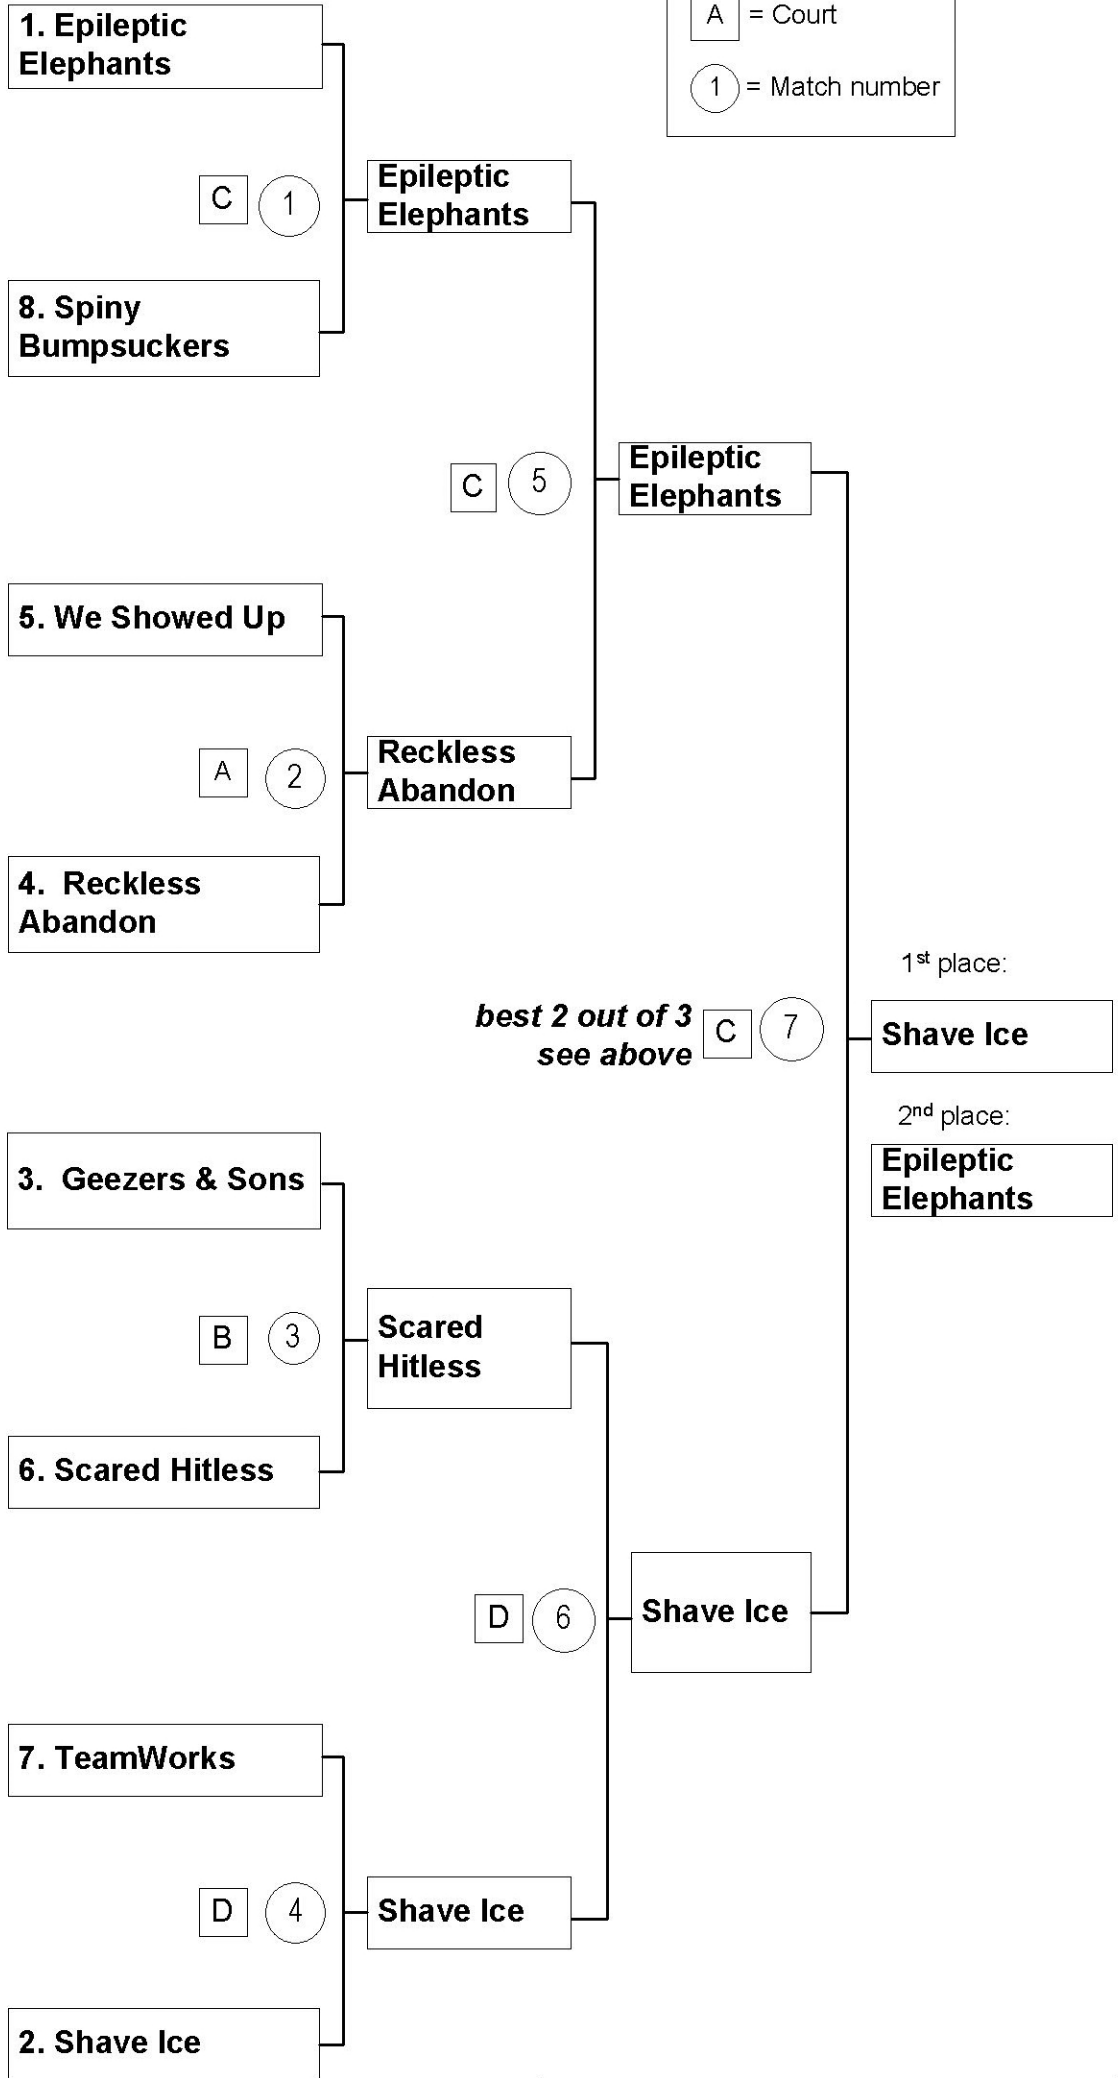

Middle 1 Division Tournament, Fall 2016

All matches are one game to 25 points, 27 cap - switch sides at 13.

(except 2 out of 3 in the last match, 1st two games to 25,27 cap - 3rd game to 15, no cap, switch @ 8)

2:40 pm

3:00 pm

3:20 pm

Key

A = Court

1 = Match number

best 2 out of 3 see above

1st Place wins T-shirts.
Provide Sizes to Tournament Director
& Get shirts from before leaving