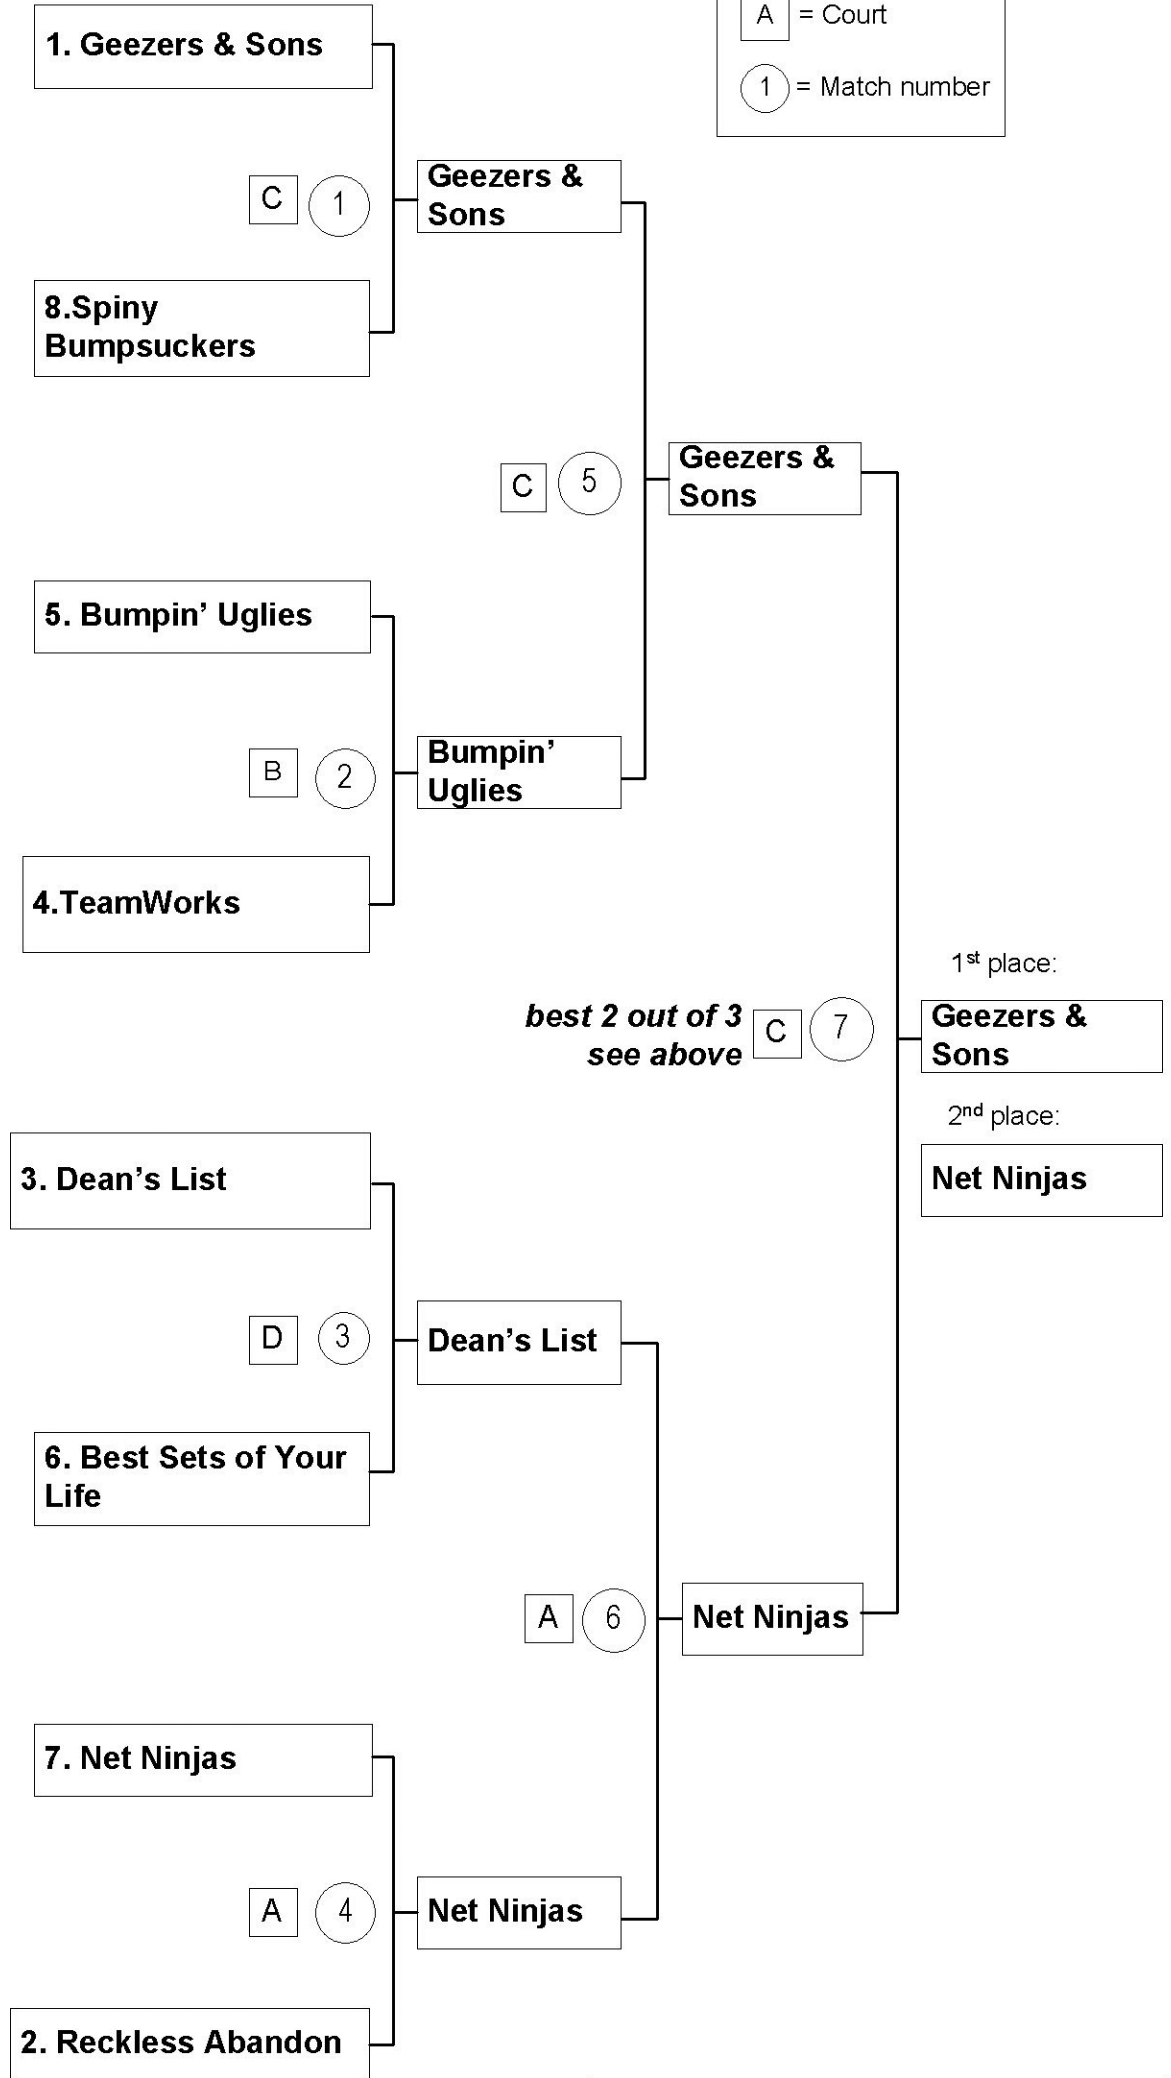

Middle 1 Division Tournament, Fall 2017

All matches are one game to 25 points, 27 cap - switch sides at 13.

(except 2 out of 3 in the last match, 1st two games to 25,27 cap - 3rd game to 15, no cap, switch @ 8)

2:40 pm

3:00 pm

3:20 pm

Key

A = Court

1 = Match number

1st Place wins T-shirts.
Provide Sizes to Tournament Director
& Get shirts from before leaving

Middle 1 Division Tournament, Fall 2017

All matches are one game to 25 points, 27 cap - switch sides at 13.
 (except 2 out of 3 in the last match, 1st two games to 25,27 cap - 3rd game to 15, no cap, switch @ 8)

3:00 pm

3:20 pm