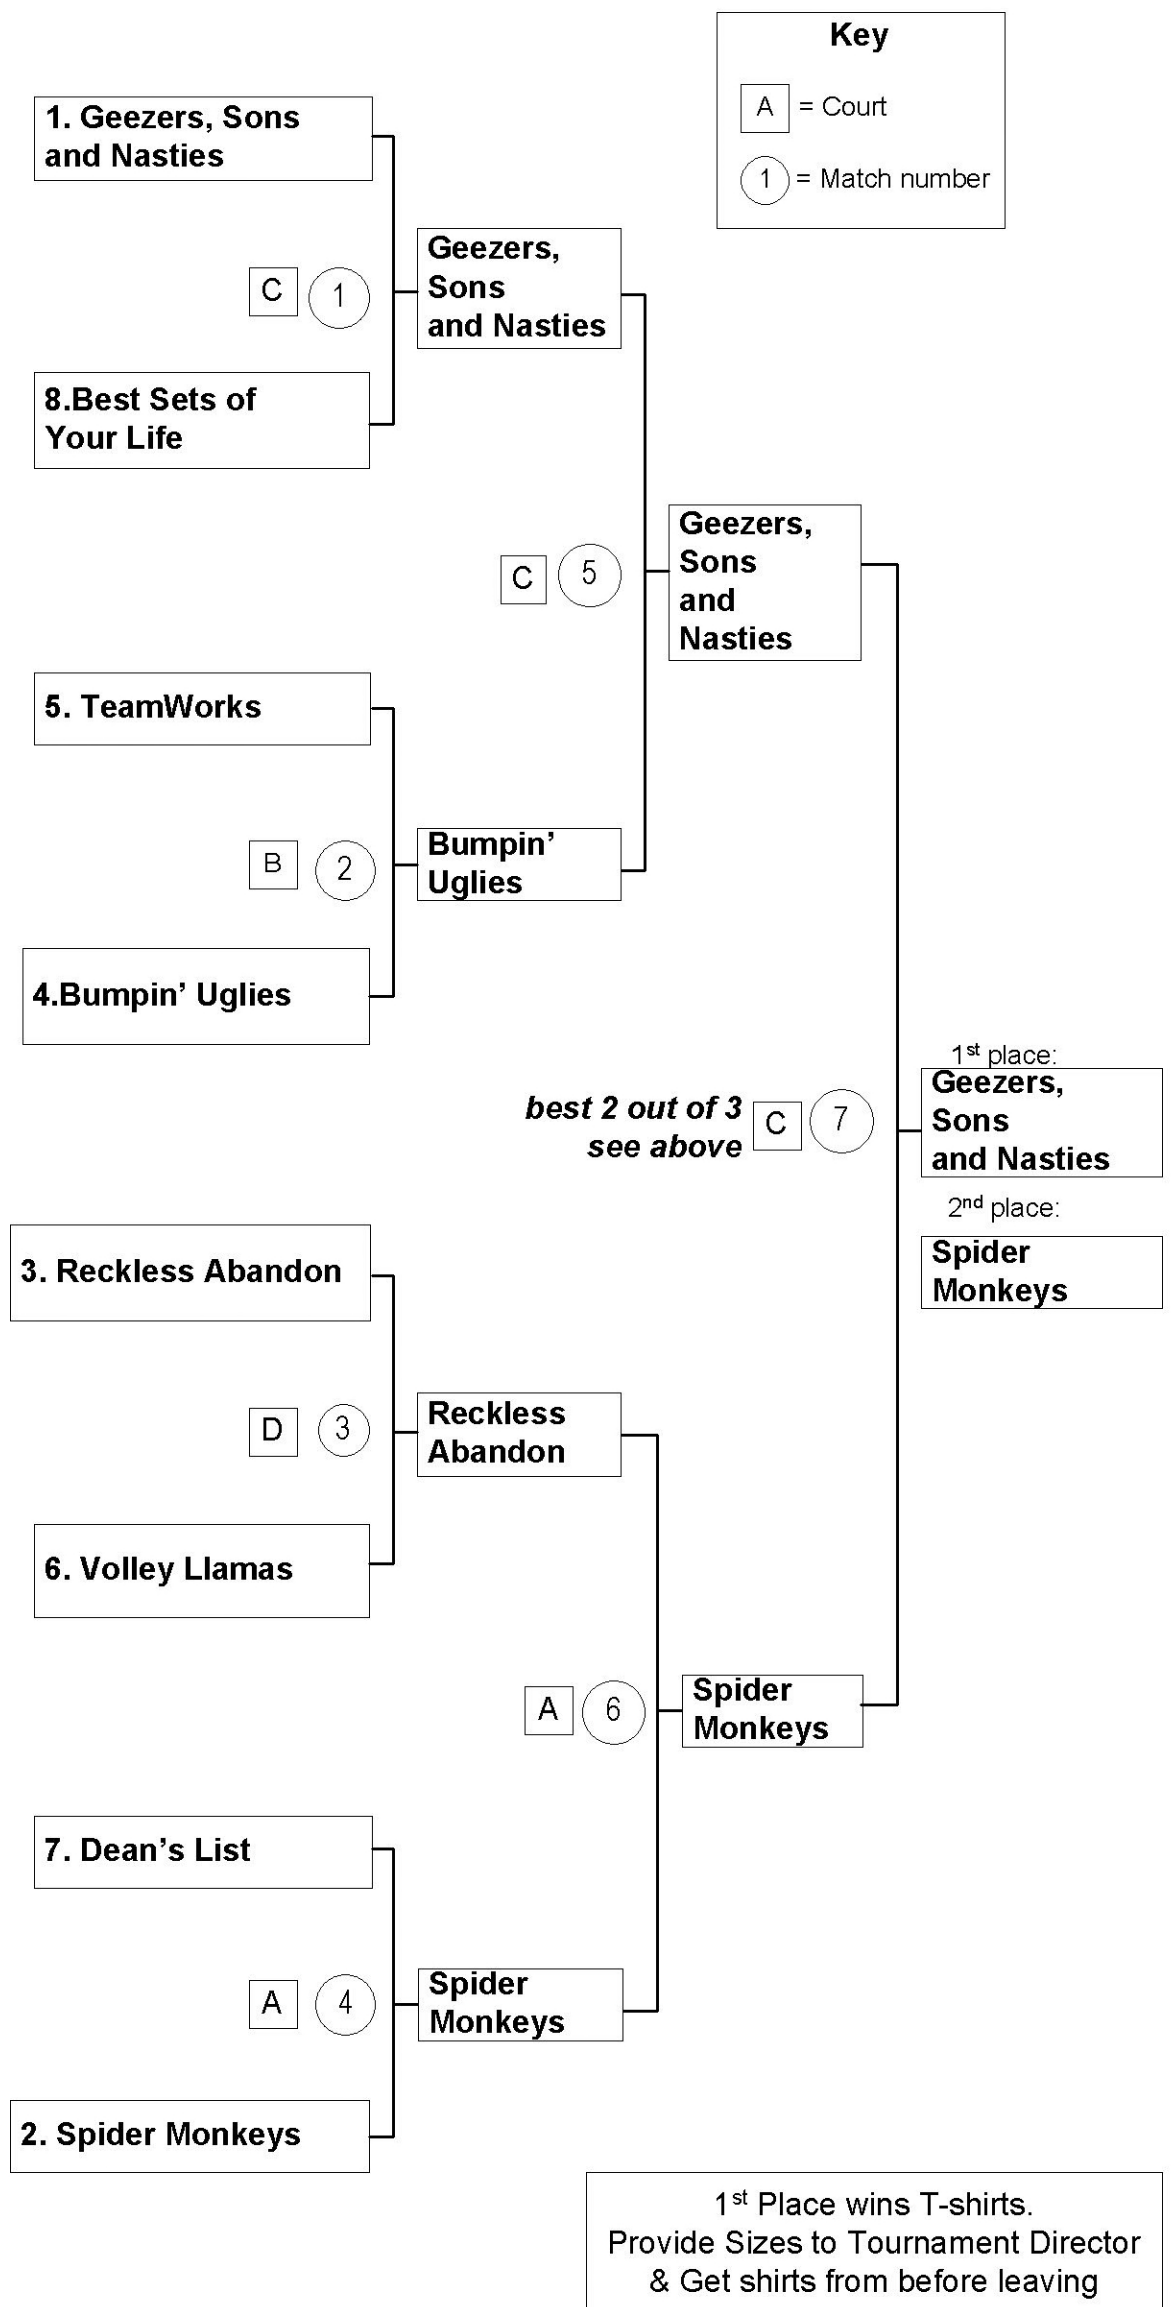

Middle 1 Division Tournament, Winter 2018

All matches are one game to 25 points, 27 cap - switch sides at 13.

(except 2 out of 3 in the last match, 1st two games to 25,27 cap - 3rd game to 15, no cap, switch @ 8)

2:40 pm

3:00 pm

3:20 pm

Middle 1 Division Tournament, Winter 2018

All matches are one game to 25 points, 27 cap - switch sides at 13.
 (except 2 out of 3 in the last match, 1st two games to 25,27 cap - 3rd game to 15, no cap, switch @ 8)