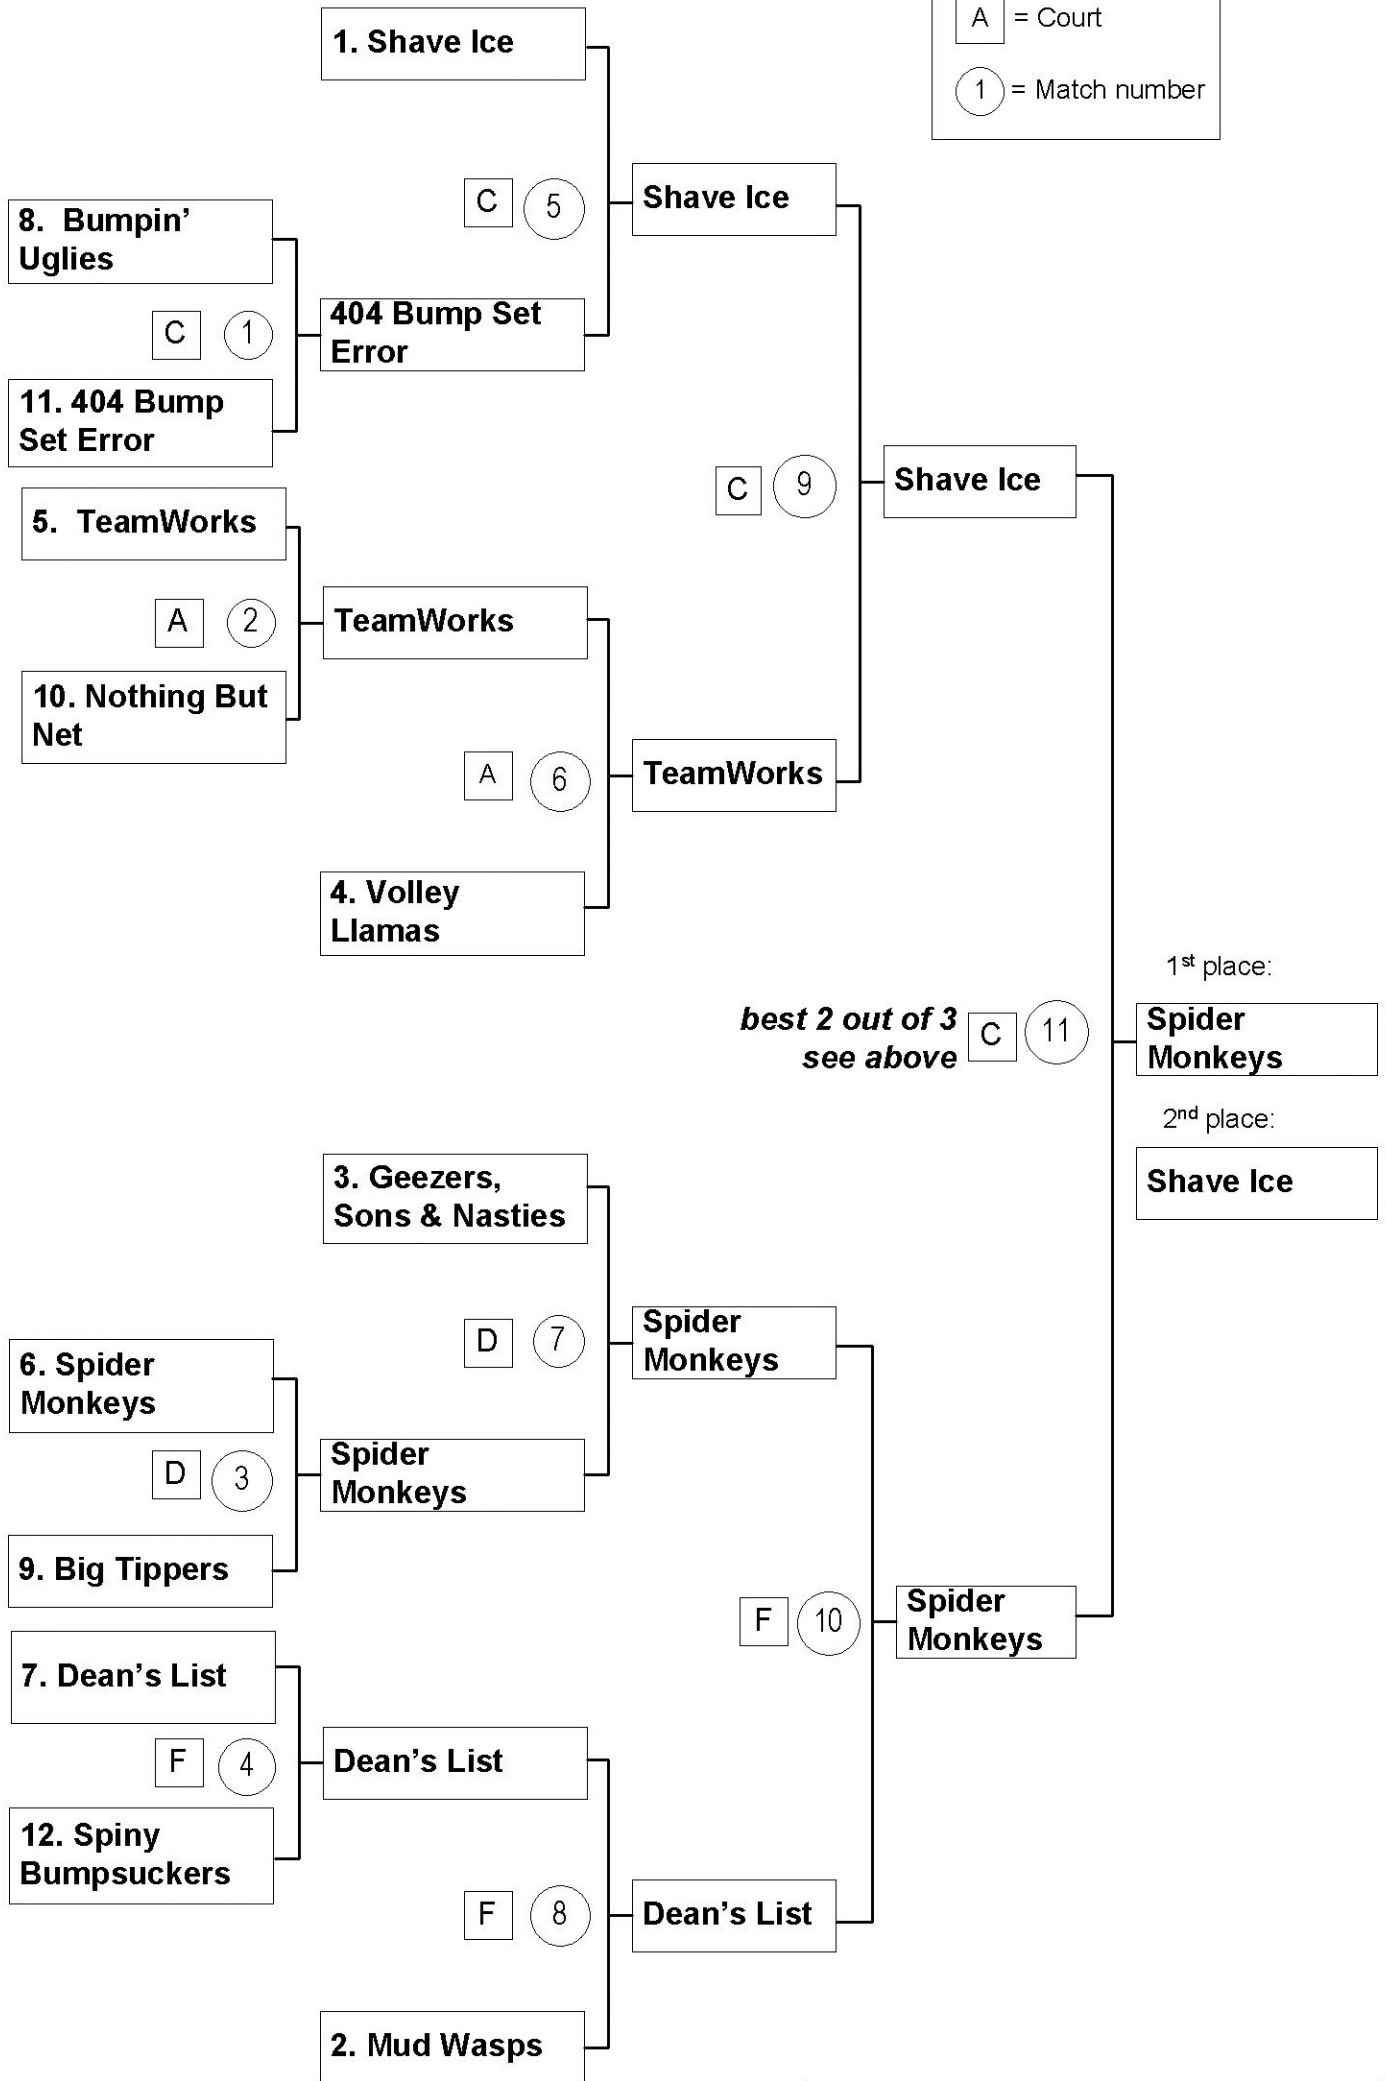

# Middle Division Tournament, Spring 2019

All matches are one game to 25 points, 27 cap - switch sides at 13.  
 (except 2 out of 3 in the last match, 1<sup>st</sup> two games to 25, 27 cap - 3<sup>rd</sup> game if needed, to 15, 17 cap, switch @ 8)

2:30 pm

2:50 pm

3:10 pm

3:30 pm

1<sup>st</sup> Place wins T-shirts.  
 Provide Sizes to Tournament Director  
 & Get shirts from before leaving