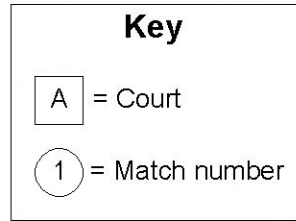

# Middle Division Tournament, Spring 2019

All matches are one game to 25 points, 27 cap - switch sides at 13.  
 (except 2 out of 3 in the last match, 1<sup>st</sup> two games to 25, 27 cap - 3<sup>rd</sup> game if needed, to 15, 17 cap, switch @ 8)

2:30 pm

2:50 pm

3:10 pm

3:30 pm

1<sup>st</sup> Place wins T-shirts.  
 Provide Sizes to Tournament Director  
 & Get shirts from before leaving